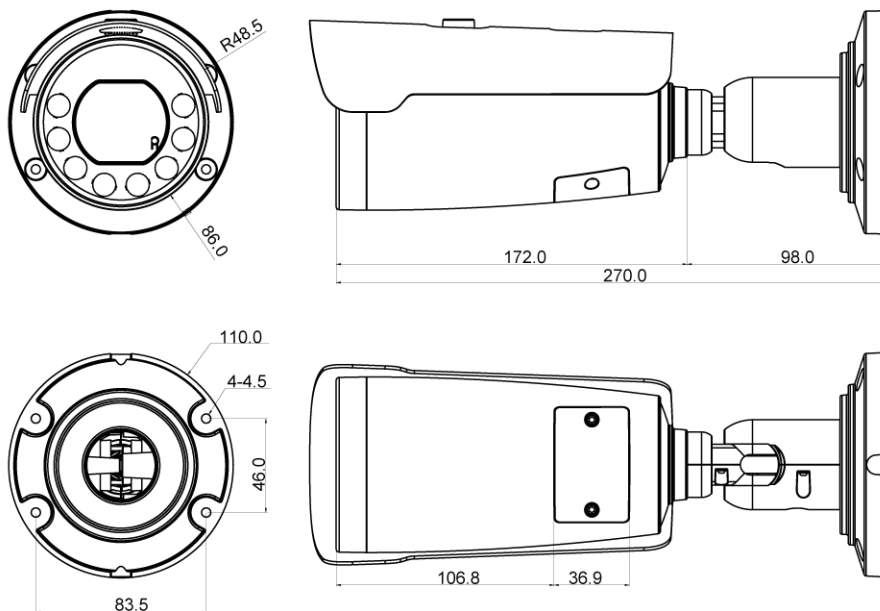

AI Features

- Object detector

GANZ® SPECIFICATIONS

SPECIFICATION

Model	ZNC-B5M212DP-V
	
Image sensor	1/2.8" CMOS Progressive scan
Effective pixel	2592x1944
Min. Illumination	Color: 0.003 Lux @ (F1.4, AGC ON)
Electronic Shutter	Auto/Manual, 1/4 ~ 1/10000s
IR distance	30m
Day & Night	Auto (ICR) / Color / B/W / Schedule
Pan / Tilt / Rotation	360° / 90° / 360°
Focal Length / Focus	2.8 ~ 12mm / Auto
Aperture	F1.4 ~ F2.8
Iris	P-Iris
Angle of View FOV (H/V/D)	95.9/67.3/123.7 ~ 29.8/22.3/36.51 (TBD)
Video Compression	H.264 / H.265 / MJPEG
Streaming capacity	Triple Streaming + SVC Stream (3 x H.264/H.265 + 1 x SVC + 1 x JPEG)
Stream	Main Stream: 2592x1944, 2592x1520, 2304x1296, 2048x1536, 1920x1080, 1280x1024, 1024x768, 1280x720, 704x576, 704x480, 640x480, 640x360, 352x288, 352x240 Second/Third Stream : 640x480, 640x360, 352x288, 352x240
Video Frame rate	2592x1944 25fps
Video Bit Rate Control	CBR/VBR/VBR+
Image enhancement	TBD
White balance	ATW / Manual
Gain control	Auto
Noise reduction	3D DNR
Motion detection	Off / On (4 Zone, Rectangle)
Region of Interest	Auto / Manual (8 Zone)
Flip Horizontal / Flip Vertical	Yes
Privacy masking	On / Off (4 Area, Rectangle)
Audio compression	G.711
Network	10/100Mbps
Protocol	IPv4, IPv6, IGMP, ICMP, ARP, TCP, UDP, DHCP, RTP, RTSP, RTCP, DNS, DDNS, NTP, SMTP, FTP, UPnP, HTTP, HTTPS, SSL/TLS
Compatibility	ONVIF (Profile S), CGI
Management software	DMS
Alarm In/Out	1 / 1
Audio In/Out	1 / 1
Storage	microSD

SPECIFICATION

Model	ZNC-B5M212DP-V
	
Power supply	PoE / DC12V / AC24V
Power consumption	PoE 48V: 12.1W DC 12V: 10.4W AC 24C: 13.4W
Operating conditions	-20°C ~ 50°C / 0%~90% Humidity
Ingress Protection	IP66
Vandal Resistance	-
Dimensions	ø86mm x 270mm
Net weight	1.1kg
Gross weight	1.4kg
Certifications	CE, FCC

DIMENSIONS (unit:mm)

Licence Overview

License	Prerequisite	Description
ZNS-AI-A00	Included	Algorithm optimized for the differentiation of persons and objects

Click here for Videos and further Information