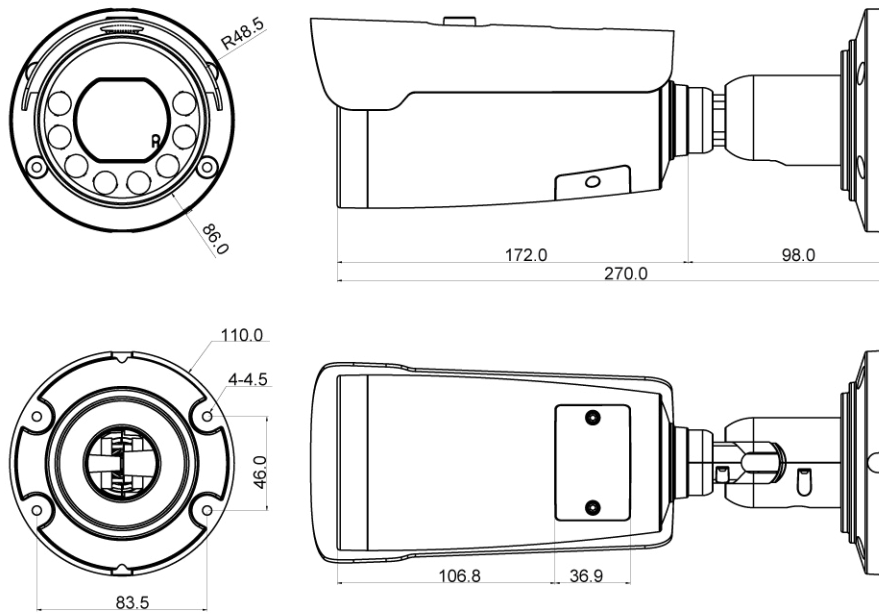

AI Features

- Human detector
- Object detector

GANZ® SPECIFICATIONS

SPECIFICATION

Model	ZNC-B5M212DP
	
Image sensor	1/2.8" CMOS Progressive scan
Effective pixel	2592x1944
Min. Illumination	Color: 0.003 Lux @ (F1.4, AGC ON)
Electronic Shutter	Auto/Manual, 1/4 ~ 1/10000s
IR distance	30m
Day & Night	Auto (ICR) / Color / B/W / Schedule
Pan / Tilt / Rotation	360° / 90° / 360°
Focal Length / Focus	2.8 ~ 12mm / Auto
Aperture	F1.4 ~ F2.8
Iris	P-Iris
Angle of View FOV (H/V/D)	95.9/67.3/123.7 ~ 29.8/22.3/36.51 (TBD)
Video Compression	H.264 / H.265
Video Frame rate	2592x1520 30fps 2592x1944 20fps
Video Bit Rate Control	CBR/VBR/VBR+
BLC	Yes
3DNR	Yes
WDR	Yes, TWDR
White balance	ATW / Manual
Audio compression	G.711
Network	10/100Mbps
Protocol	IPv4, IPv6, IGMP, ICMP, ARP, TCP, UDP, DHCP, RTP, RTSP, RTCP, DNS, DDNS, NTP, SMTP, FTP, UPnP, HTTP, HTTPS, SSL/TLS
Compatibility	ONVIF (Profile S), CGI
Management software	DMS
Alarm In/Out	1 / 1
Audio In/Out	1 / 1
Storage	microSD
Power supply	PoE / DC12V / AC24V
Operating conditions	-20°C ~ 50°C / 0%~90% Humidity
Ingress Protection	IP66
Vandal Resistance	-
Dimensions	ø86mm x 270mm
Net weight	1.1kg
Gross weight	1.4kg

DIMENSIONS (unit:mm)

Licence Overview

License	Prerequisite	Description
ZNS-AI-A00	Included	Algorithm optimized for the differentiation of persons and objects

Click here for Videos and further Information