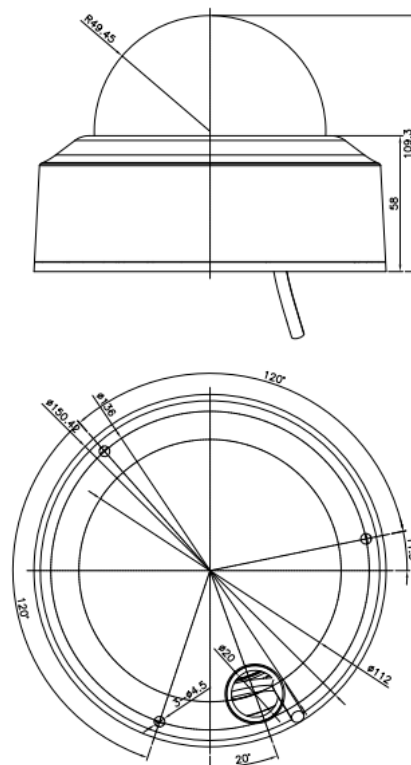

SPECIFICATION

Model	ZNC-D5M212DLP-V
Power supply	PoE / DC12V / AC24V
Power consumption	13.2W
Operating conditions	-20°C ~ 50°C / 0%~90%
Ingress Protection	-
Vandal Resistance	IK10
Dimensions	ø151.42mm x 109.3mm
Net weight	700g
Gross weight	850g
Certifications	CE, FCC

DIMENSIONS (unit:mm)