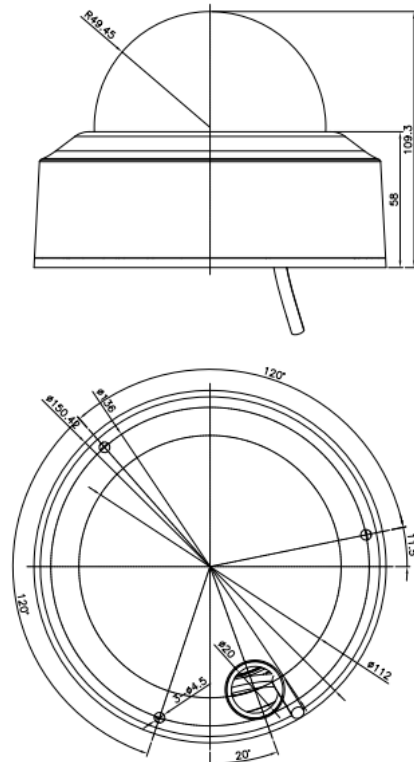

AI Features

- Human detector
- Object detector

GANZ® SPECIFICATIONS

SPECIFICATION

Model	ZNC-D5M212DLP
	
Image sensor	1/2.8" CMOS Progressive scan
Effective pixel	2592x1944
Min. Illumination	Color: 0.003 Lux @ (F1.4, AGC ON)
Electronic Shutter	Auto/Manual, 1/4 ~ 1/10000s
IR distance	30m
Day & Night	Auto (ICR) / Color / B/W / Schedule
Pan / Tilt / Rotation	353° / 70° / 227°
Focal Length / Focus	2.8 ~ 12mm / Auto
Aperture	F1.4 ~ F2.8
Iris	P-Iris
Angle of View FOV (H/V/D)	95.9/67.3/123.7 ~ 29.8/22.3/36.51 (TBD)
Video Compression	H.264 / H.265 / MJPEG
Video Frame rate	2592x1520 30bps 2592x1944 20bps
Video Bit rate control	CBR/VBR/VBR+
BLC	Yes
3DNR	Yes
WDR	Yes, TWDR
White balance	ATW / Manual
Audio compression	G.711
Network	10/100Mbps
Protocol	IPv4, IGMP, ICMP, ARP, TCP, UDP, DHCP, RTP, RTSP, RTCP, DNS, DDNS, NTP, SMTP, FTP, UPnP, HTTP, HTTPS, SSL/TLS
Compatibility	ONVIF (Profile S), CGI
Management software	DMS
Alarm In/Out	1 / 1
Audio In/Out	1 / 1
Storage	microSD
Power supply	PoE / DC12V / AC24V
Power consumption	13.2W
Operating conditions	-20°C ~ 50°C / 0%~90%
Ingress Protection	-
Vandal Resistance	IK10
Dimensions	ø151.42mm x 109.3mm
Net weight	700g
Gross weight	850g

DIMENSIONS (unit:mm)

Licence Info

License	Prerequisite	Description
ZNS-AI-A00	Included	Algorithm optimized for the differentiation of persons and objects

Click here for Videos and further Information

COMPATIBLE WITH: