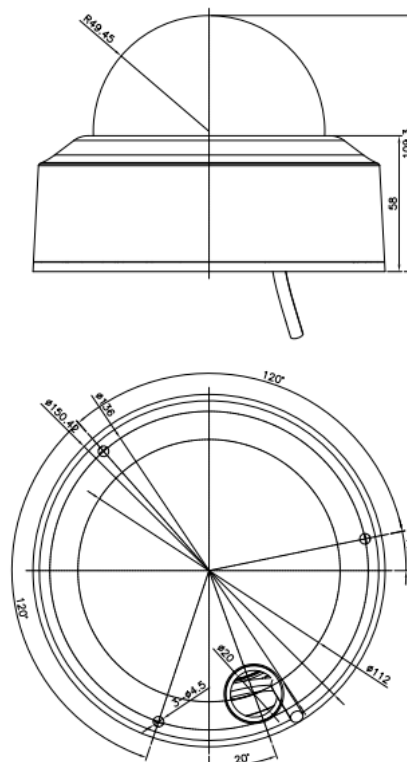

SPECIFICATION

Model	ZNC-VD5F28DL-V
Power supply	PoE / DC12V
Power consumption	6.3W
Operating Temperature	-20°C ~ 50°C
Ingress Protection	IP66
Vandal Resistance	IK10
Dimensions	ø114mm x 81.81mm
Net weight	450g
Gross weight	600g
Certifications	CE, FCC

DIMENSIONS(unit:mm)