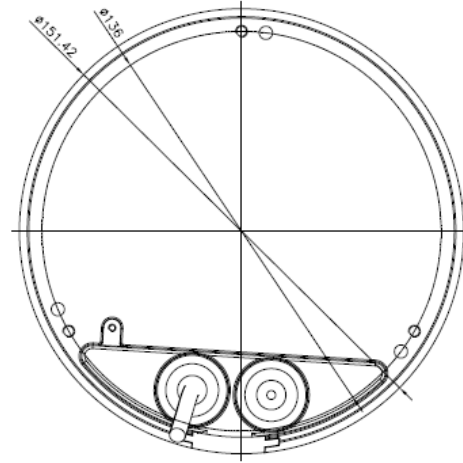

AI Features

- Human detector
- Object detector

GANZ® SPECIFICATIONS

SPECIFICATION

Model	ZNC-VD5M212DLP
	
Image sensor	1/2.8" CMOS Progressive scan
Effective pixel	2592x1944
Min. Illumination	Color: 0.003 Lux @ (F1.4, AGC ON)
Electronic Shutter	Auto/Manual, 1/4 ~ 1/10000s
IR distance	30m
Day & Night	Auto (ICR) / Color / B/W / Schedule
Pan / Tilt / Rotation	353° / 70° / 227°
Focal Length / Focus	2.8 ~ 12mm / Auto
Aperture	F1.4 ~ F2.8
Iris	P-Iris
Angle of View FOV (H/V/D)	95.9/67.3/123.7 ~ 29.8/22.3/36.51 (TBD)
Video Compression	H.264 / H.265
Video Frame rate	2592x1520 25fps 2592x1944 20fps
Video Bit rate control	CBR/VBR/VBR+
BLC	Yes
3DNR	Yes
WDR	Yes, TWDR
White balance	ATW / Manual
Audio compression	G.711
Network	10/100Mbps
Protocol	IPv4, IGMP, ICMP, ARP, TCP, UDP, DHCP, RTP, RTSP, RTCP, DNS, DDNS, NTP, SMTP, FTP, UPnP, HTTP, HTTPS, SSL/TLS
Compatibility	ONVIF (Profile S), CGI
Management software	DMS
Alarm In/Out	1 / 1
Audio In/Out	1 / 1
Analogue Out	1
Storage	microSD
Power supply	PoE / DC12V / AC24V
Power consumption	TBD
Operating conditions	-20°C ~ 50°C / 0%~90%
Ingress Protection	IP66
Vandal Resistance	IK10
Dimensions	ø151.4mm x 109.3mm
Net weight	900g
Gross weight	1.1kg

DIMENSIONS (unit:mm)

Licence Info

License	Prerequisite	Description
ZNS-AI-A00	Included	Algorithm optimized for the differentiation of persons and objects

Click here for Videos and further Information

COMPATIBLE WITH: