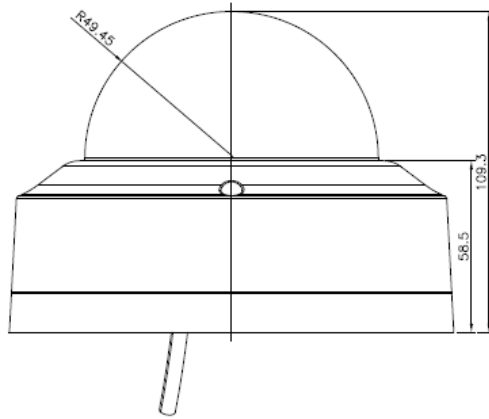

AI Features

- Human detector
- Object detector

GANZ® SPECIFICATIONS

SPECIFICATION

Model	ZNC-VD5M212DLP
	
Image sensor	1/2.8" CMOS Progressive scan
Effective pixel	2592x1944
Min. Illumination	Color: 0.003 Lux @ (F1.4, AGC ON)
Electronic Shutter	Auto/Manual, 1/4 ~ 1/10000s
IR distance	30m
Day & Night	Auto (ICR) / Color / B/W / Schedule
Pan / Tilt / Rotation	353° / 70° / 227°
Focal Length / Focus	2.8 ~ 12mm / Auto
Aperture	F1.4 ~ F2.8
Iris	P-Iris
Angle of View FOV (H/V/D)	95.9/67.3/123.7 ~ 29.8/22.3/36.51 (TBD)
Video Compression	H.264 / H.265
Video Frame rate	2592x1520 25fps 2592x1944 20fps
Video Bit rate control	CBR/VBR/VBR+
BLC	Yes
3DNR	Yes
WDR	Yes, TWDR
White balance	ATW / Manual
Audio compression	G.711
Network	10/100Mbps
Protocol	IPv4, IGMP, ICMP, ARP, TCP, UDP, DHCP, RTP, RTSP, RTCP, DNS, DDNS, NTP, SMTP, FTP, UPnP, HTTP, HTTPS, SSL/TLS
Compatibility	ONVIF (Profile S), CGI
Management software	DMS
Alarm In/Out	1 / 1
Audio In/Out	1 / 1
Analogue Out	1
Storage	microSD
Power supply	PoE / DC12V / AC24V
Power consumption	TBD
Operating conditions	-20°C ~ 50°C / 0%~90%
Ingress Protection	IP66
Vandal Resistance	IK10
Dimensions	ø151.4mm x 109.3mm
Net weight	900g
Gross weight	1.1kg

DIMENSIONS (unit:mm)

Licence Info

License	Prerequisite	Description
ZNS-AI-A00	Included	Algorithm optimized for the differentiation of persons and objects

Click here for Videos and further Information

COMPATIBLE WITH: