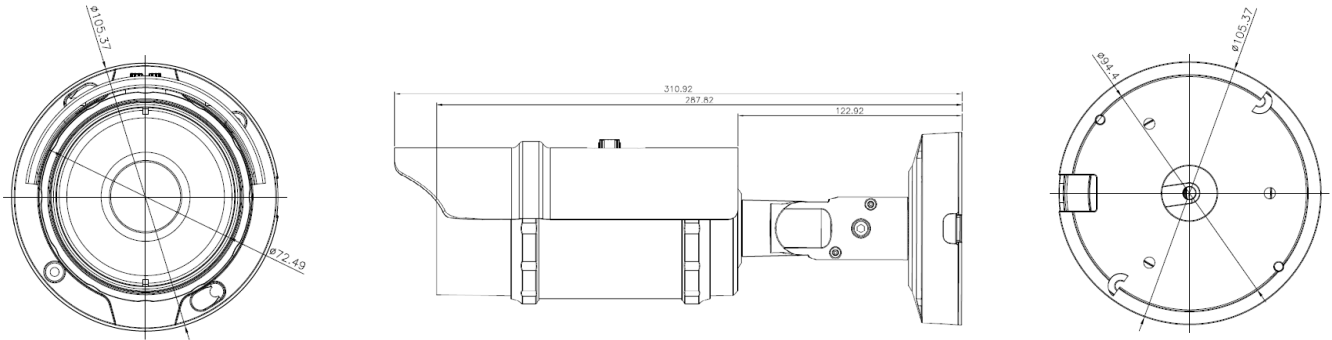

PixelPro Network Camera 8 Megapixel Bullet Serie

GANZ
PixelPro **4K**

Features:

- 8 Megapixel Resolution
- 3.6 - 10mm motorised Vario-Lens
- Proset system: Setup of Zoom and Focus via Network
- True WDR (Wide Dynamic Range)
- Mechanical Day/Night-Switching
- Smart IR LEDs
- Dual-Power (12VDC / PoE)
- External Alarm / Audio E/A

GANZ® SPECIFICATIONS

SPECIFICATION

Model	ZN-B8M310-DP
	
SoC	Hi3519v101
Max res & Frame rate	3840 x 2160 / 25bps
Sensor	IMX334
Recording Pixels	3840 x 2160
Lens	MFZ 3.6 ~ 10mm
Iris	p-iris
Optical Zoom	x2.8
Angle of View (H / V / D)	111 / 61 / 130(w), 43 / 25 / 53(t)
Day & Night	IR Cut-Filter
D -> N threshold	Configurable
N -> D threshold	Configurable
IR Number / Distance	4ea / ~30M, Smart IR
Min. illumination	0.02Lx / F1.4 (Color)
DC 12V	Yes
AC 24V	-
PoE 48V	Yes
PoE class	Class-3
Heater	-
Micro SD Card	Yes
Analog Video Out	1x BNC (for Installation)
Alarm In / Out	1 / 1
Audio In / Out	1x RCA / 1x RCA
Audio CODEC	G.711
FAN	-
Ambient Temperature	-10 ~ 50°C
Ambient Humidity	<90%, not condensing
Materials	Aluminium
Weight	1.02kg
Dimensions mm	290.5 (Länge) x 105.37
IK Rating	-
IP Rating	IP66
3D DNR	Yes
WDR	tWDR
Image Compression	H.264 / H.265 (on request)
VBR+	Yes
Streaming	Triple Streaming (2 x H.264 / H.265 + 1 x Jpeg)
Video Analytics	Yes
SDK	HTTP based API, Onvif Profile S

DIMENSIONS (unit:mm)

[ZN-B8M310-DP]

COMPATIBLE WITH:

ACCESSORY

Model	ZA8-JBMP-2	ZA8-CBK627B
Typ	Junction Box ZN-B8M310-DP	Pole Mount Adapter ZN8-CBK627B
		

Subject to technical changes and errors. 062018 v1.1