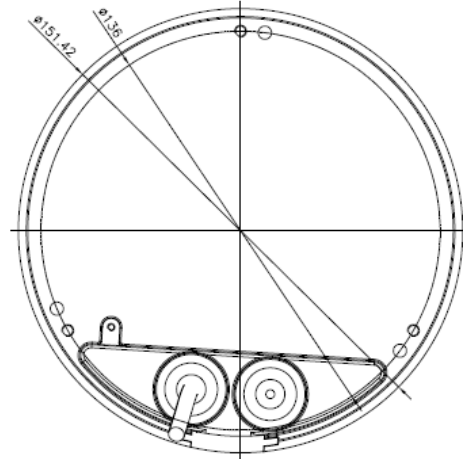

**GANZ**® SPECIFICATIONS

## DIMENSIONS (unit:mm)

---

[ZN-VD8M310-DLP]