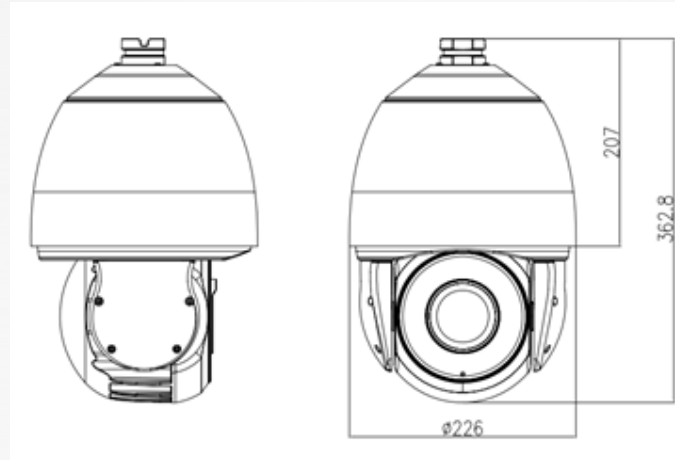

Ganz Genstar IP PTZ

Wallmount included

Technical specifications	ZN8-P5X40DL-H
Network Protocols	IPv4/IPv6, APR, 802.1x, HTTP, HTTPS, TCP/IP, UDP/IP, RTSP, DHCP, NTP, RTCP/RTP, PPPoE, SMTP, DNS, UPnP, FTP, ICMP, IGMP, SNMP
Auto-Tracking	Yes
VA	Perimeter, Single Virtual Fence, Double Virtual Fences, Loiter, Multi Loiter, Object Left, Object Removed, Abnormal Speed, Converse, Illegal Parking, Signal Bad
RTSP Video	Standard RFC2326, Support QuickTime / VLC Player
Security	User security authentication, Reset, Hardware Watch Dog
Max. User	10
System Compatibility	Onvif
Ethernet	1x Ethernet (10/100 Base-T) RJ-45 Connector
Audio I/O	1x Audio In, 1x Audio Out
Audio Compression	G.711, RAW_PCM
Audio Bit Rate	8kbps (G.711), 16kps (RAW_PCM)
Alarm I/O	7x Alarm In, 2x Alarm Out
RS485	Yes
BNC Output	Yes
Reset Button	Yes (Built-In)
Max. User	10
Edge Storage	NAS Local PC for instant recording Micro SD card 128GB
Power Supply	Standard AC24V / Hi-PoE
Power Consumption	<40W
Operating Temperature	Starting Temperature: -40 °C~ 60 °C Working Temperature: -55 °C ~ 60 °C
Operating Humidity	0% - 90% RH
Protection	IP66, TVS4000V
Certifications	CE / FCC
Casing	Metal
Dimensions	Ø226 × 362.8mm
Weight	5.2kg

Ganz Genstar IP PTZ

Dimensions

Accessories

Wall Bracket

ZA8-CBK349

Ceiling Bracket

ZA8-CBK348

Corner Mount